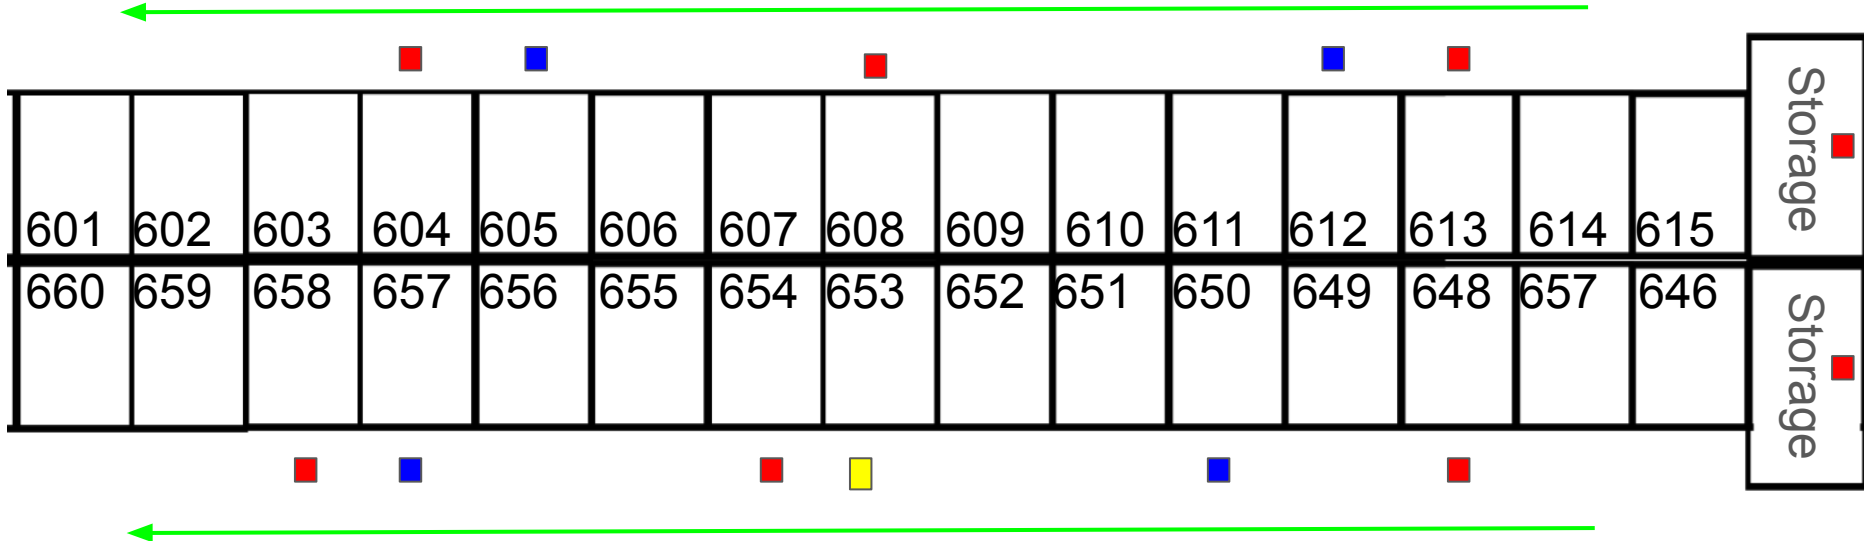

# Barn 6 West Wing

- Outlet
- Water (Not for Washing)
- Fire Extinguisher
- ← To The Arena

All Stalls are 10'X10'  
All Storage Rooms are 10'X13'